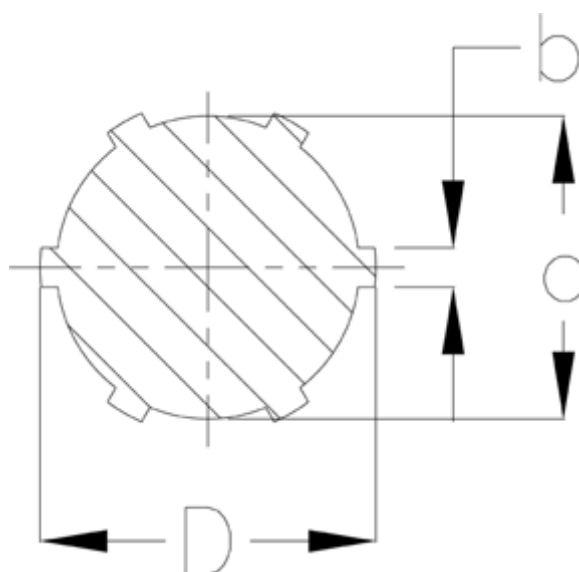

Article number: 0752441000

Description: Spline shaft 1000524004
B6 x 21 x 25 length 1000

Measures

b = 5

d = 21

D = 25

Description = B 6x21x25

Length = 1000